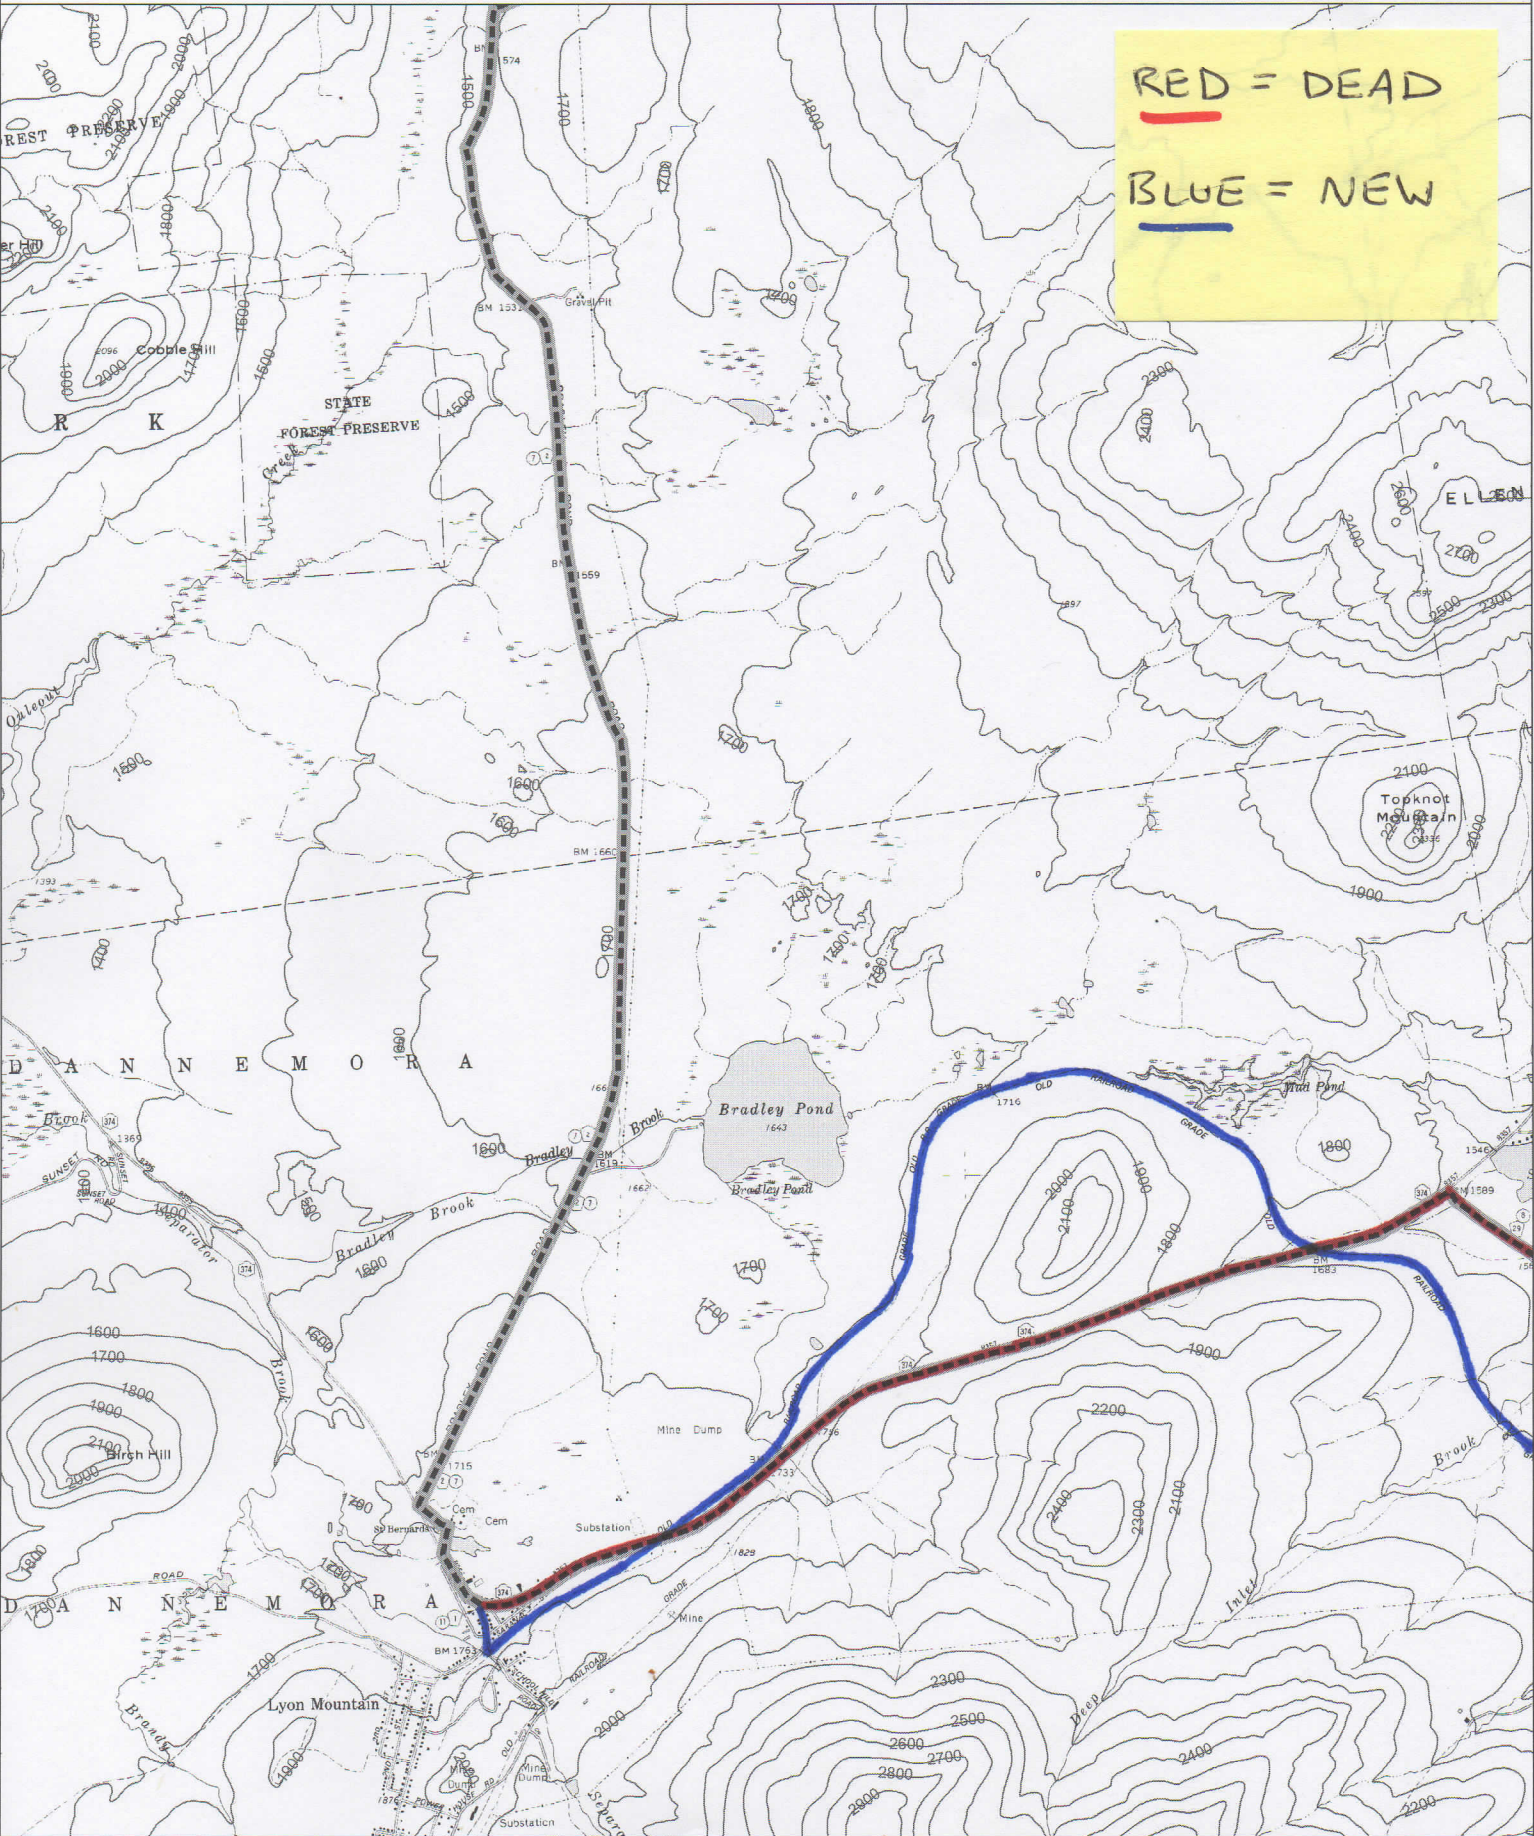

RED = DEAD  
          

BLUE = NEW  
          

0      0.5      1 Miles

Route =   
 Contour interval = 100 feet  
 Scale = 1:40,000

**For use with the 2013 edition  
 of *Blue Line to Blue Line***